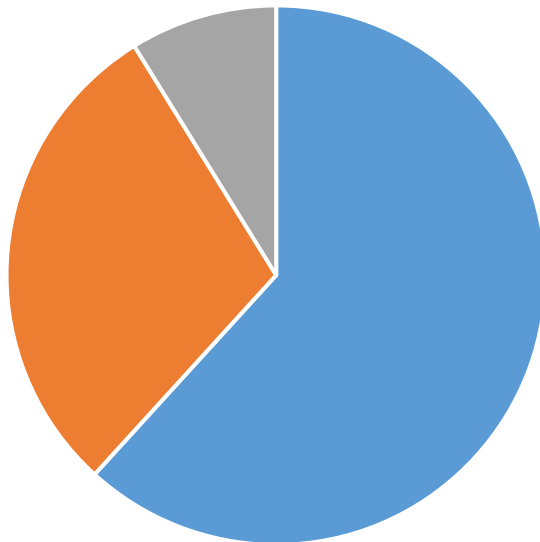

Destination Information

After leaving Kingfisher we stay in contact with students, please see below the percentage of students who stay in education or training after leaving us. These charts show the last 3 years of student destinations, along with our current leavers information. Most students remain at 6th form now after leaving Year 11. Those not remaining in training or education are identified as NEET.

2022 Destinations

■ Kingfisher 6th form ■ College, apprenticeship, training or employment ■ NEET

Destinations 2023

■ Kingfisher 6th form ■ College, apprenticeship, training or employment ■ NEET