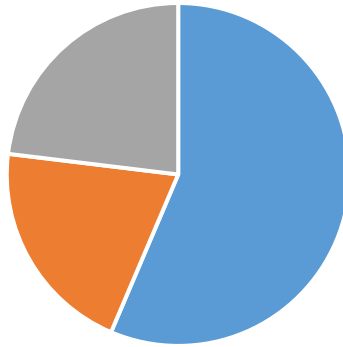

2022 Destinations

■ Kingfisher 6th form ■ College, apprenticeship, training or employment ■ NEET