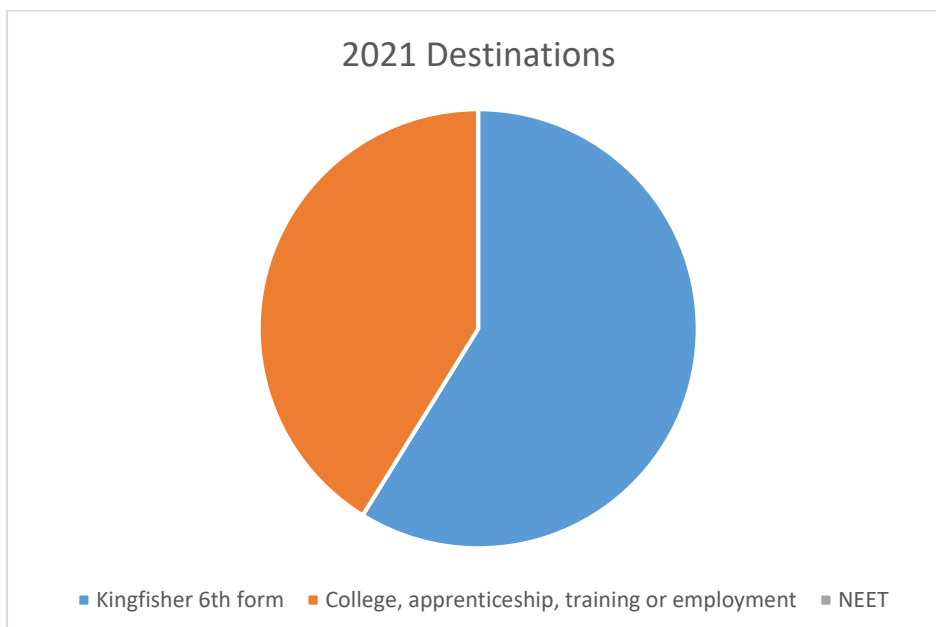

Destination Information

After leaving Kingfisher we stay in contact with students, please see below the percentage of students who stay in education or training after leaving us. These charts show the last 3 years of student destinations, along with our current leavers information. Most students remain at 6th form now after leaving Year 11. Those not remaining in training or education are identified as NEET.

2022 Destinations

■ Kingfisher 6th form ■ College, apprenticeship, training or employment ■ NEET

Destinations 2023

■ Kingfisher 6th form ■ College, apprenticeship, training or employment ■ NEET